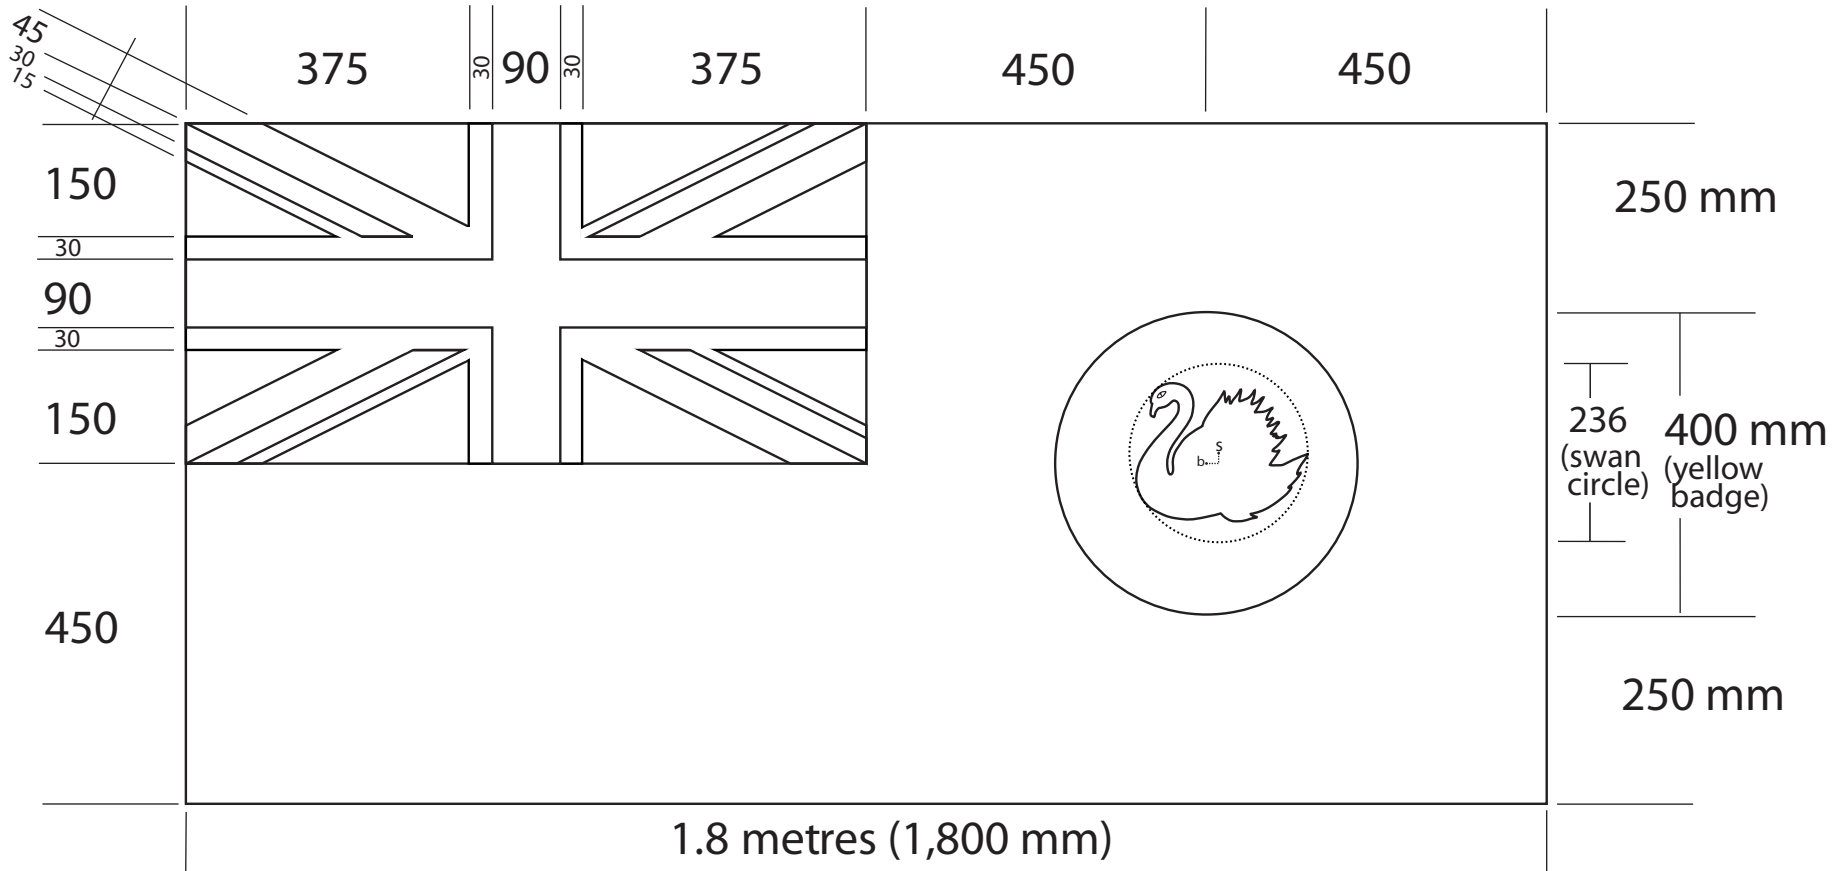

# THE FLAG OF WESTERN AUSTRALIA

## Description –

The flag of the State of Western Australia is the British blue ensign, consisting of a blue flag with the Union flag occupying the upper quarter next to the staff, differenced in the fly or half of the flag further from the staff, by the State Badge situated centrally in the fly.

## Specifications for a flag 1800mm in length and 900mm in width –

The diameter of the State Badge is 4/9ths the width of the flag.

The size of the swan within the circle is calculated by taking a centre point (s), which is 16.2mm to the right and 13.7mm above the centre of the badge (b). Using this centre point and drawing a circle around the swan, the size of the swan circle is 59% of the size of the badge – as illustrated above. (Note: dotted lines are not part of the design).